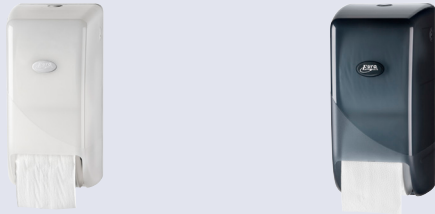

The dispensers are made of durable plastic and have a semi-transparent design, making it easy to see when it's time to refill. In addition, all dispensers are user-friendly and easy to maintain.

The Pearl dispensers are available in two stylish colors, Pearl White and Pearl Black.

## DUO TOILET ROLL DISPENSER | BUNG ROLL

P1

**431001 - White Pearl**

**431051 - Black Pearl**

- High capacity
- Easy to refill, ready for use
- Non-stop system, constant availability
- With adjustable roll brake
- Dimensions 319 x 160 x 160 mm

## DUO TOILET ROLL DISPENSER | COMPACT, TRADITIONAL

P2

**431002 - White Pearl**

**431052 - Black Pearl**

- Suitable for two rolls of toilet paper with a max. Ø of 15 cm
- Non-stop system, constant availability
- Suitable for traditional toilet rolls
- High capacity thanks to the compact rolls
- Dimensions 188 x 295 x 173 mm

## DUO TOILET ROLL DISPENSER | CORELESS

P3

**431003 - White Pearl**

**431053 - Black Pearl**

- Suitable for two rolls of toilet paper with a max. Ø of 15 cm
- Non-stop system, constant availability
- Suitable for coreless toilet rolls
- No disposable cores, so no waste
- Dimensions 188 x 295 x 173 mm